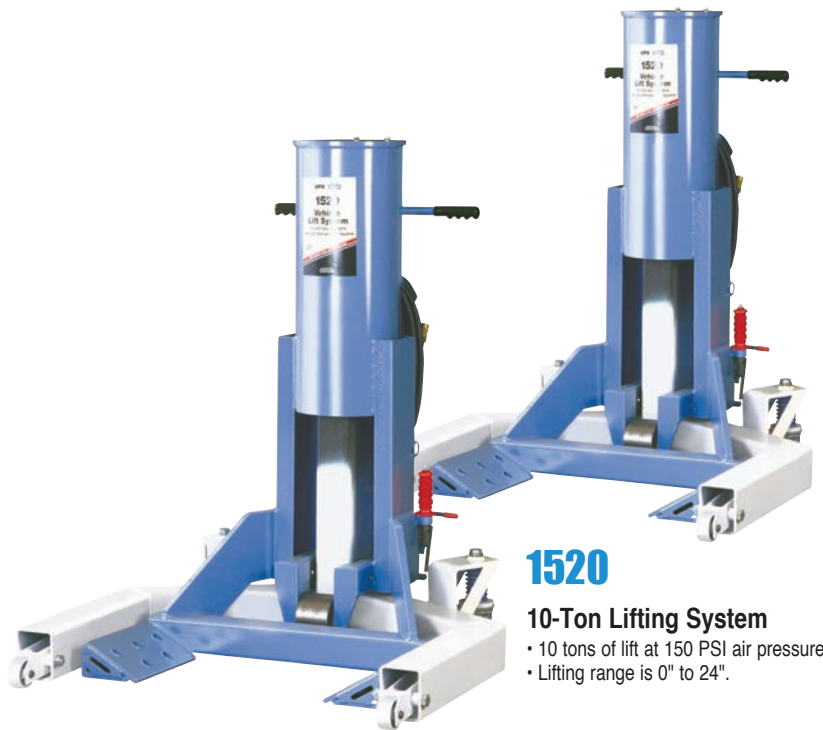

### 10-Ton Air Lift

- 10 tons of lift at 200 PSI air pressure.
- Lifting range is 13" to 52".

### 10-Ton Lifting System

- 10 tons of lift at 150 PSI air pressure.
- Lifting range is 0" to 24".

1

Buy an OTC 1590

and receive two OTC  
1779B Stands

Retail  
Value  
\$399.95

### 12-Ton High Jack Stands

- Lifting range is 33-3/4" to 44-1/4".

2

Buy an OTC 1520 Lifting System

and receive two OTC  
1778B Stands

Retail  
Value  
\$359.95

### 12-Ton Low Jack Stands

- Lifting range is 19" to 29-1/2".

Web based coupon/instructions can  
be downloaded and printed from  
<http://spxrewards.com/otcliftpromo/>

Maximum of 2 rebate products per household/business address. Rebate product to be sent by mail. Rebate forms must be received by 10/31/10 to qualify.